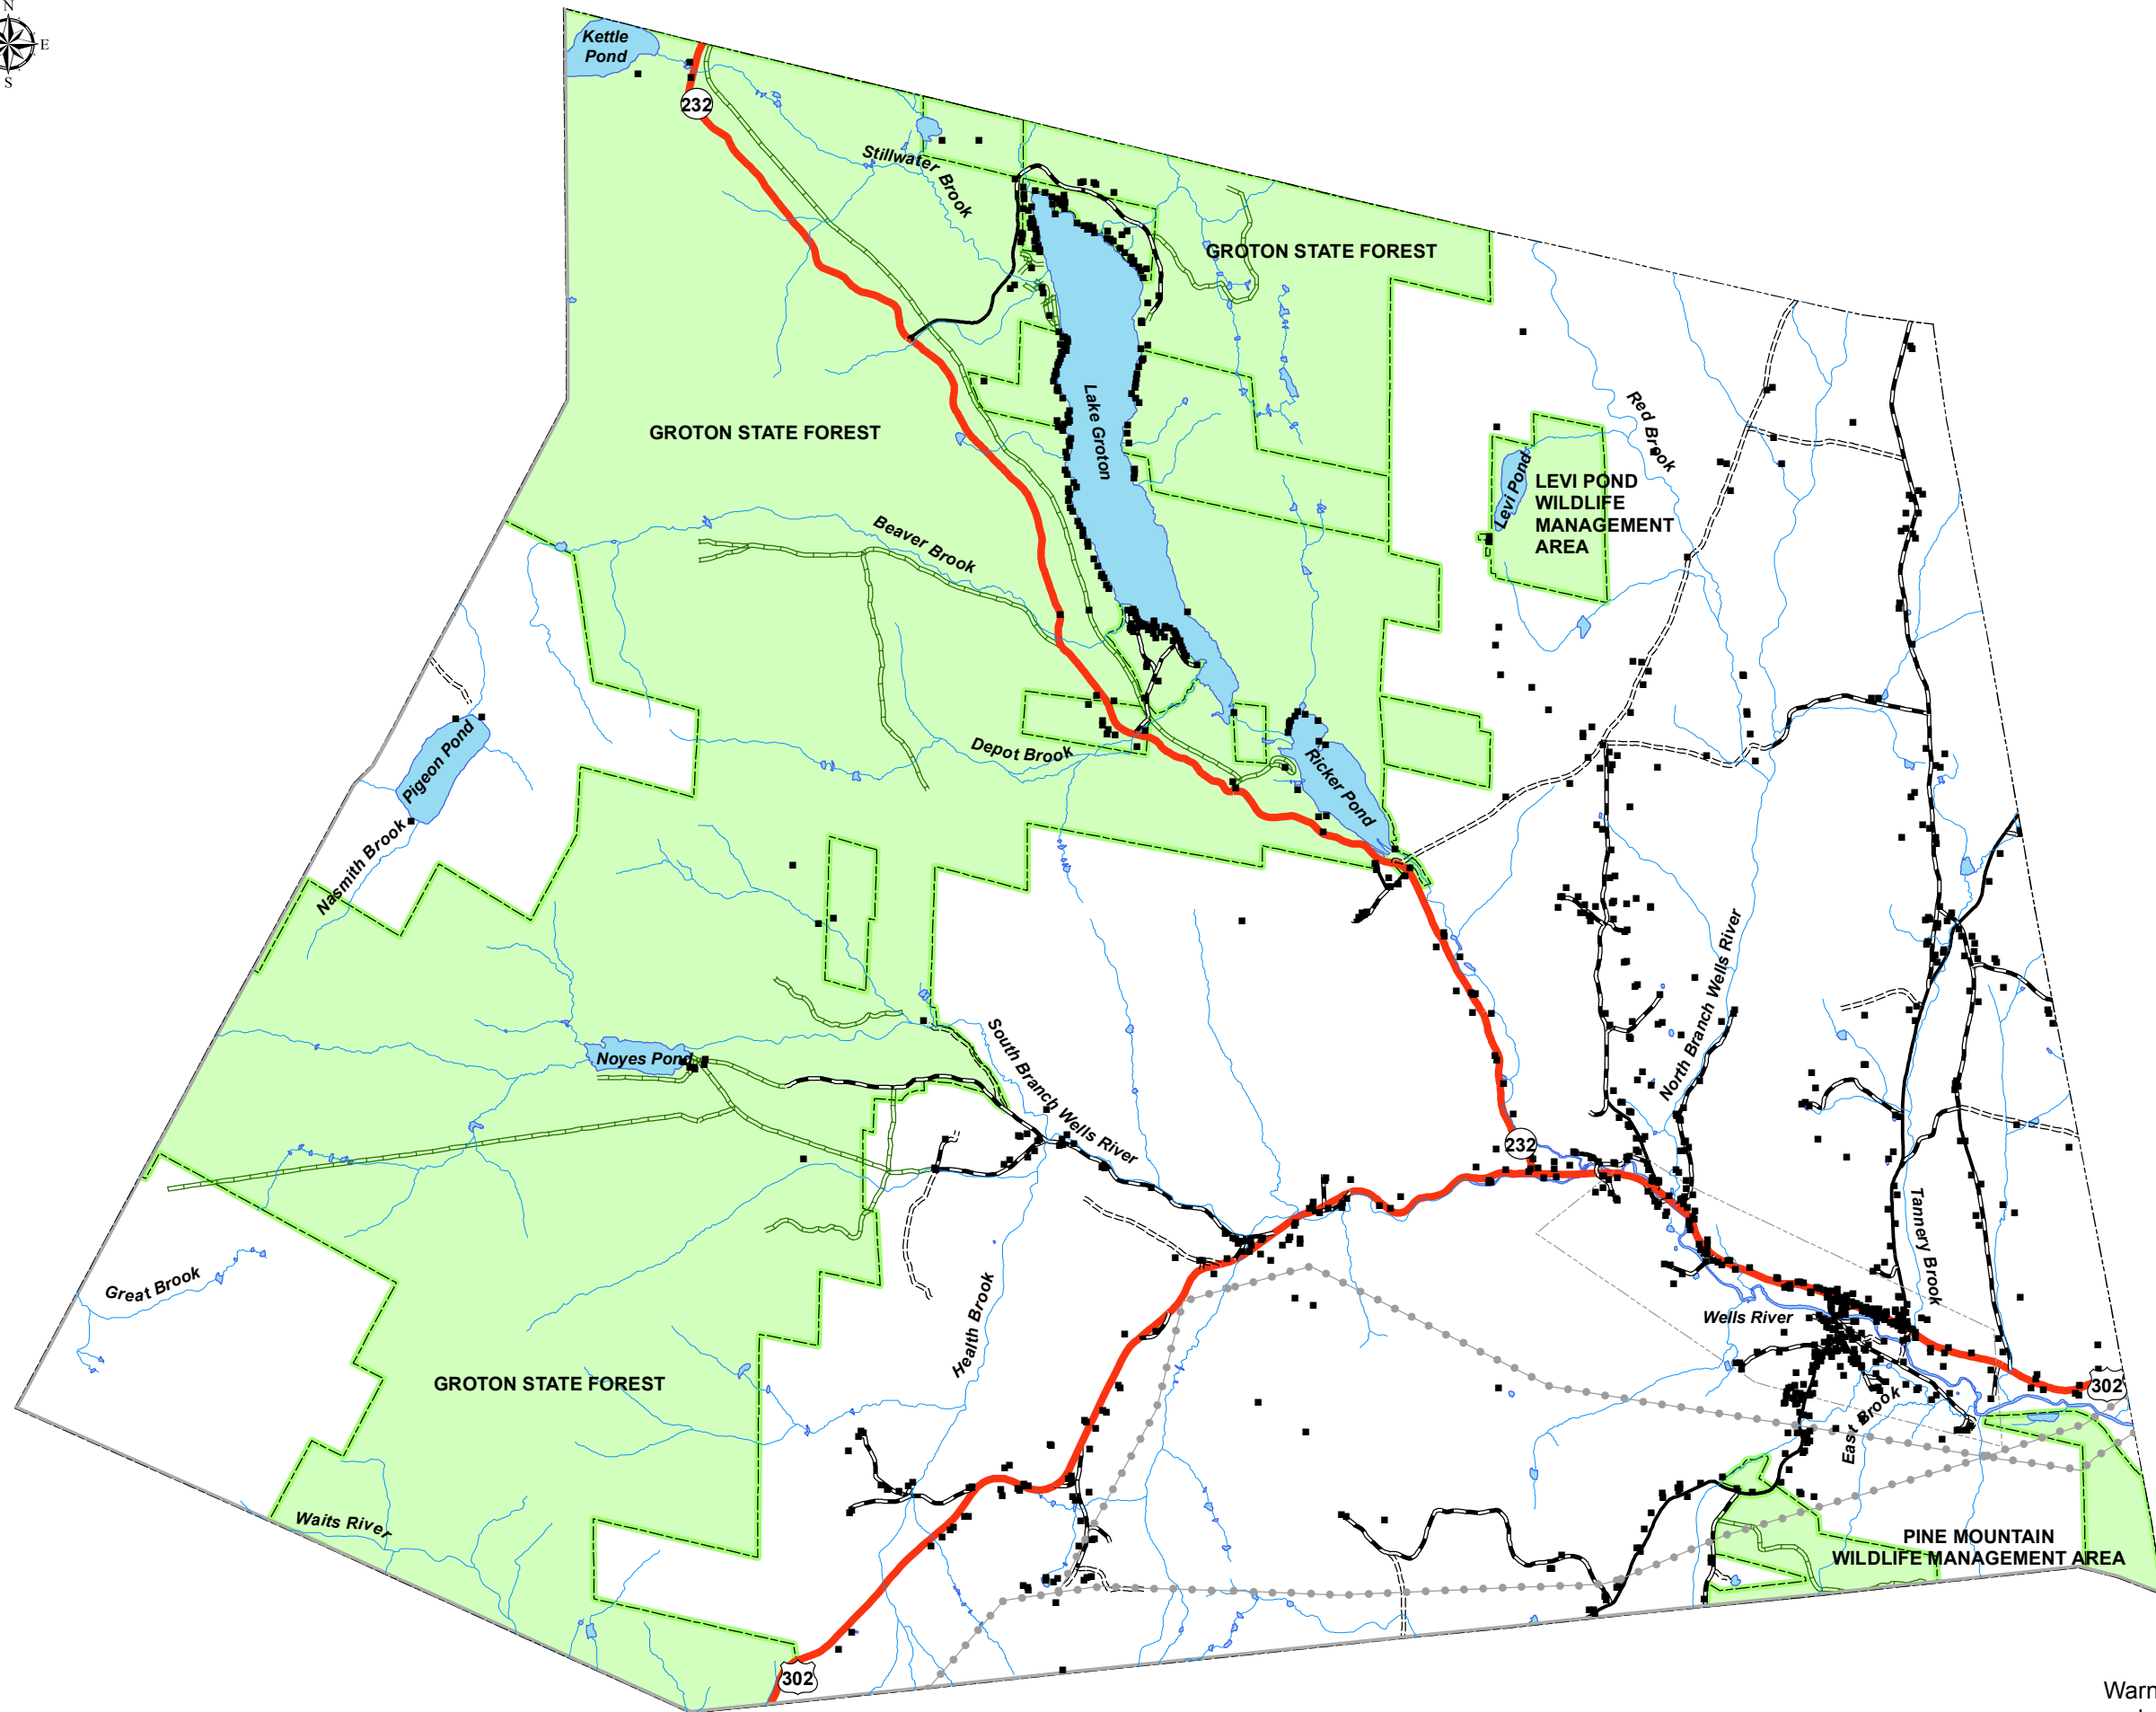

# Town of Groton Base Map

02/14/2017

- Building Location
- Major Electric Transmission Line
- +— Railroad
- County Boundary
- - - Town Boundary
- · · Village Boundary
- US & State Highway
- - - State Forest Highway
- Paved Town Road
- - - Unpaved Town Road
- · · Class 4 Town Road
- - - Legal Trail
- Streams
- Lakes & Ponds
- Public Lands

Warning- This Data is for planning purposes only and does not replace a survey and/or engineering study. Because this map is developed from various scale sources, there may be some discrepancies between data layers.